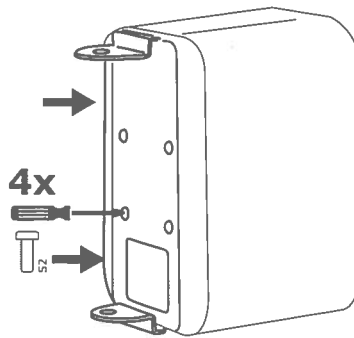

4x

4x

A

vertical

1

horizontal

1

B

C

1

1

PUSH!

Please respect
total amplifier
power

UNI30T

< 40 m2 bereik | 2-weg luidspreker | 3" paper cone + foam surround woofer | 1/2" PEI ferrite tweeter | basreflex | 2 - 4 - 8 - 15 W (100 V) / 50 W (8 Ω) max vermogen | 86 dB | 100 Hz - 20 kHz | 180 h x 115 b x 112 d mm | 1,5 kg | ABS behuizing | wit, zwart of quartz | U-muurbeugel