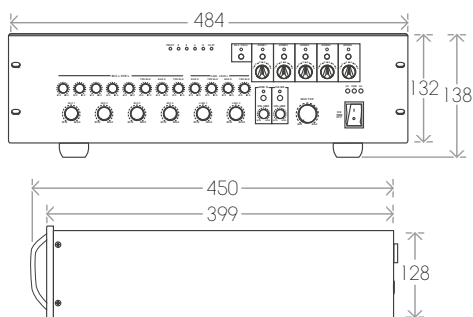

output capacity 100V	240W
output capacity RMS 8Ω	240W
frequency range	50Hz - 16kHz
zones	5
direct output	70V / 100V / 4Ω
LED level indicator	yes
tone control	yes (individual)
output	yes (REC)
amp in	yes
pre-amp out	yes
MIC input	4(1)
AUX input	4(1)
tape input	0
chime function	yes
priority levels	5 (evacuation / tel / MIC-318 / MIC / sirene, chime)
power supply	240V AC / 24V DC
power consumption	320W
dimentions (h x w x d)	132 x 484 x 399mm
weight	20.15kg
accessories	microphone MIC-318 / MIC-511C / MIC-621A

MX-240S

5-ZONE 19" SELECTIVE MIXING AMPLIFIER

This compact integrated amplifier generates 240W. You can instantly create five zones operating independently (a single source simultaneously). They each have their own volume level and selective PA option.