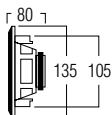

colours silver / white

DIMENSIONS

TECHNICAL SPECIFICATIONS

range	<40m ²
sound quality	allround
system	voice coil
woofer	4" polypropylene
tweeter	-
max power (100V)	1.5 - 3 - 6W
max power (8Ω)	10W
sensitivity (1W / 1m)	80dB
frequency range	90Hz - 15kHz
dimensions cut-out (Ø)	105mm
dimensions (Ø x d)	135 x 80mm
weight / piece	0,6kg
housing	metal
colour	white / silver
options	KIT R0135