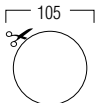

MDT50

Though only slightly larger than a spotlight fitting, the MDT50 generates incredibly warm sound. This makes it ideal for use in small rooms in new or renovated buildings where design and architecture play a starring role. Its power can be adjusted by means of a selection button.

colours silver / white

DIMENSIONS

TECHNICAL SPECIFICATIONS

range	<40m ²
sound quality	allround
system	voice coil
woofer	4" polypropylene
tweeter	-
max power (100V)	1.5 - 3 - 6W
max power (8Ω)	10W
sensitivity (1W / 1m)	80dB
frequency range	90Hz - 15kHz
dimensions cut-out (Ø)	105mm
dimensions (Ø x d)	135 x 80mm
weight / piece	0,6kg
housing	metal
colour	white / silver
options	KIT R0135