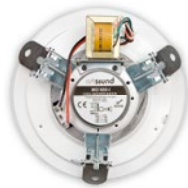

# MDT400-I

100 V rounded inwall loudspeaker suitable for the reproduction of music as well as PA announcements. The MDT400-I comes with a metal frame and has a shallow inwall depth.

Thanks to its shallow inwall depth, the MDT400-I is the ideal partner for background music. Its style is discretion, like in this trendy restaurant.

## TECHNICAL SPECIFICATIONS

range	40m <sup>2</sup>
sound quality	allround
system	full range driver
woofer	4" paper cone
tweeter	-
max power (100V)	1.5 - 3 - 6W
max power (8Ω)	-
sensitivity (1W / 1m)	92dB
frequency range	130Hz - 16kHz
dimensions cut-out (Ø)	155mm
dimensions (Ø x d)	180 x 50mm
weight / piece	0,7kg
housing	metal
colour	white
extra	spring clip