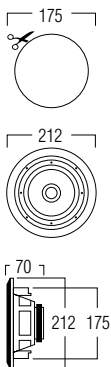

## DIMENSIONS

## TECHNICAL SPECIFICATIONS

range	<40m <sup>2</sup>
sound quality	warm
system	2-way coaxial
woofer	5.25" polypropylene carbon
tweeter	0.5" polycarbonate
amp power	10 - 100W (recommended)
sensitivity	88dB
impedance	8Ω
frequency range	85Hz - 20kHz
dimensions cut-out (Ø)	175mm
dimensions (Ø x d)	212 x 70mm
weight / piece	0.92kg
housing	ABS
colour	white
extra	paintable
options	KITR02 - MOKIT R0212