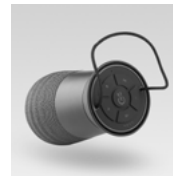

lighthouse

Lighthouse is a multi-functional, portable, speaker featuring novel design and the latest wireless technology. Combining the functions of a camp lantern, multiple lighting color schemes, USB power bank for charging other devices and a powerful speaker, Lighthouse is the perfect gadget for all your indoor/outdoor adventures.

Did you know that the handy KISS function allows you to simply connect 2 speakers to each other? Double listening pleasure! Moreover, you take this companion outside without any worries, even in rainy weather. (IP65)

COLOURS red / black

TECHNICAL SPECIFICATIONS

speaker	2"
frequency range	60Hz - 20kHz
power output	6W
music sources	Bluetooth 4.2 (EDR) 3,5mm stereo input
battery	yes (<2h charging time)
battery capacity	8 h (50% volume)
power supply	5000mAh / 3,7V
dimensions (h x Ø)	95 x 165mm
weight / piece	0,55kg
composition	ABS
colour	red / black
waterproof	IP65
extra	lamp color variation KISS (TWS) - connect 2 speakers

- Bluetooth 4.2
- Camp lantern (white, warm white, color variation)
- Powerbank
- KISS – connect 2 speakers